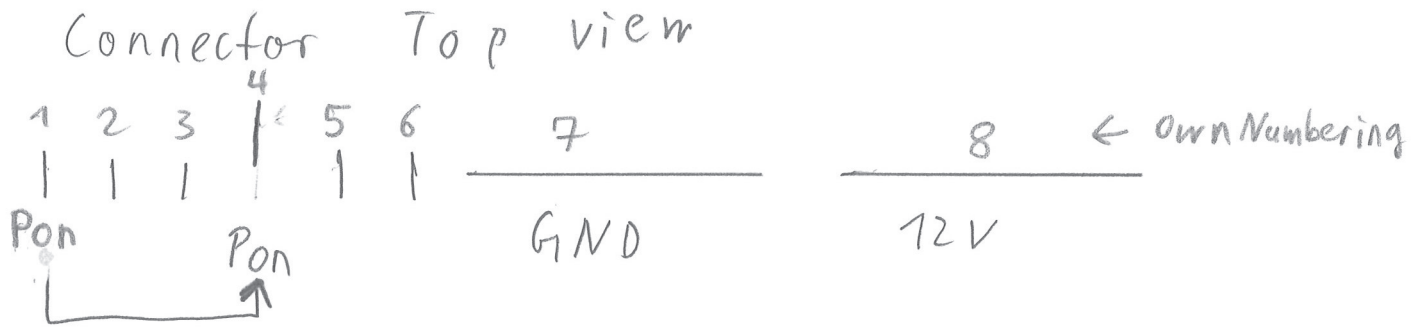

# Server Power Supply

20.2.2017

HP DSP-460EB / HP DSP-750RB

For Power on connect both Pon Pins